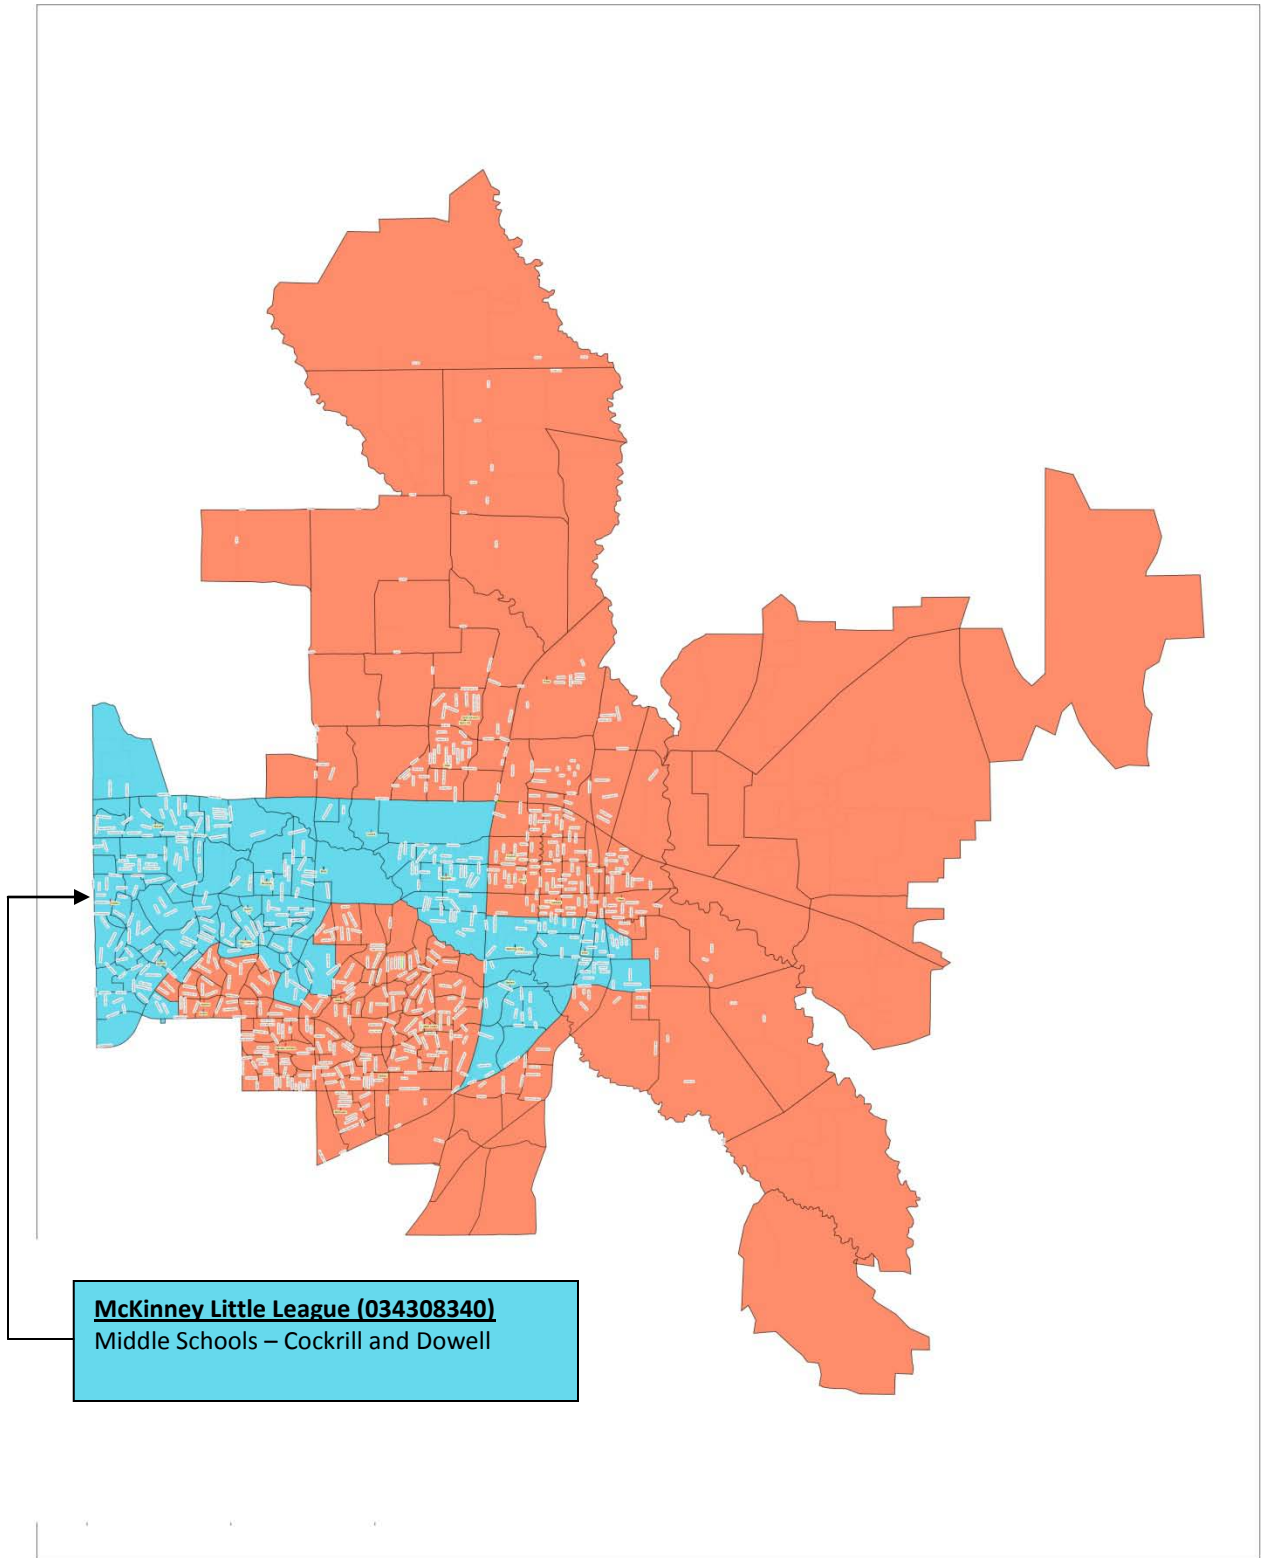

**2010 McKinney Little League (034308340)  
Boundary Map**

---

Signature of McKinney Little League President

Date